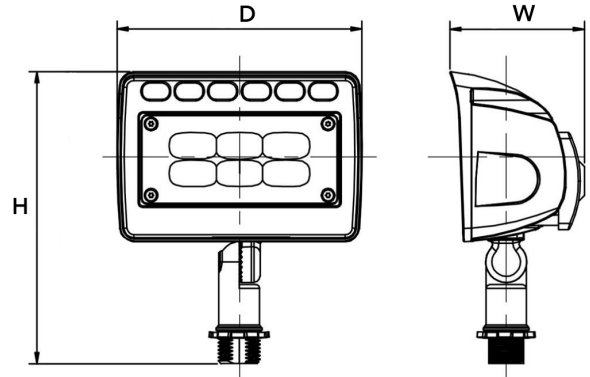

JOB NAME: _____

DATE: _____

TYPE: _____

DIMENSIONS:

9.4"(H) x 3.5"(W) x 8.6"(D)

LF4-12V-50W-50K
LF4-12V-50W-30K

LF4 LANDSCAPE SERIES LED FLOOD LIGHT WITH ADJUSTABLE KNUCKLE

MODEL	WATTS	VOLTAGE	LUMENS	COLOR TEMP
LF4-12V-50W-50K	50W	12V DC	5250LM	5000K
LF4-12V-50W-30K	50W	12V DC	4500LM	3000K

Ideal for landscape, garden, lawn, doorways, pathways and signs. Great for applications requiring low-voltage wiring. Includes mounting stake.

ELECTRICAL SPECIFICATIONS:

- Voltage: 12V
- Wattage: 50W
- Power factor: >0.95
- Efficacy: 90LM/W~105LM/W